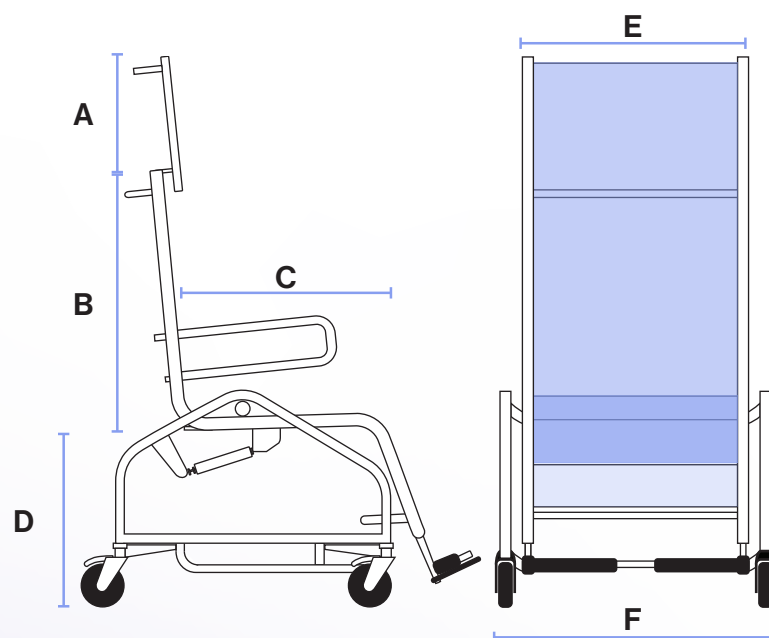

The Manual Tilt in Space toileting and showering chair is designed to fit over Clos-o-mat and Geberit toilets plus 90% of all domestic toilets. The Tilt in Space is a product that truly has both the client and carers needs firmly in mind. To appreciate the flexibility of this product we would welcome the opportunity to demonstrate this product to you in person. Designed by Daily Care Ltd, all products are manufactured in the UK to the highest standards.

Adjustable: Reclines using a break leaver to allow the chair to tilt to 30°

Manoeuvrable: Easily transported from room to room.

Detachable: Foot plates that can be individually adjusted and detached. Side arms are also detachable for side transfers.

Construction: All stainless steel, can be used in showers, bathrooms and wet rooms.

Dimensions	
A: Headrest Width	298mm
B: Back Height	635mm
C: Thigh Length	492mm
D: Seat Height	530mm
E: Seat Width	525mm
F: Base Width	645.5mm

The various dimensions shown in the diagram are the number of flexible measurements which can be modified to suit the user needs.

30° Tilt Angle

Tierco[®]
by Seating Matters